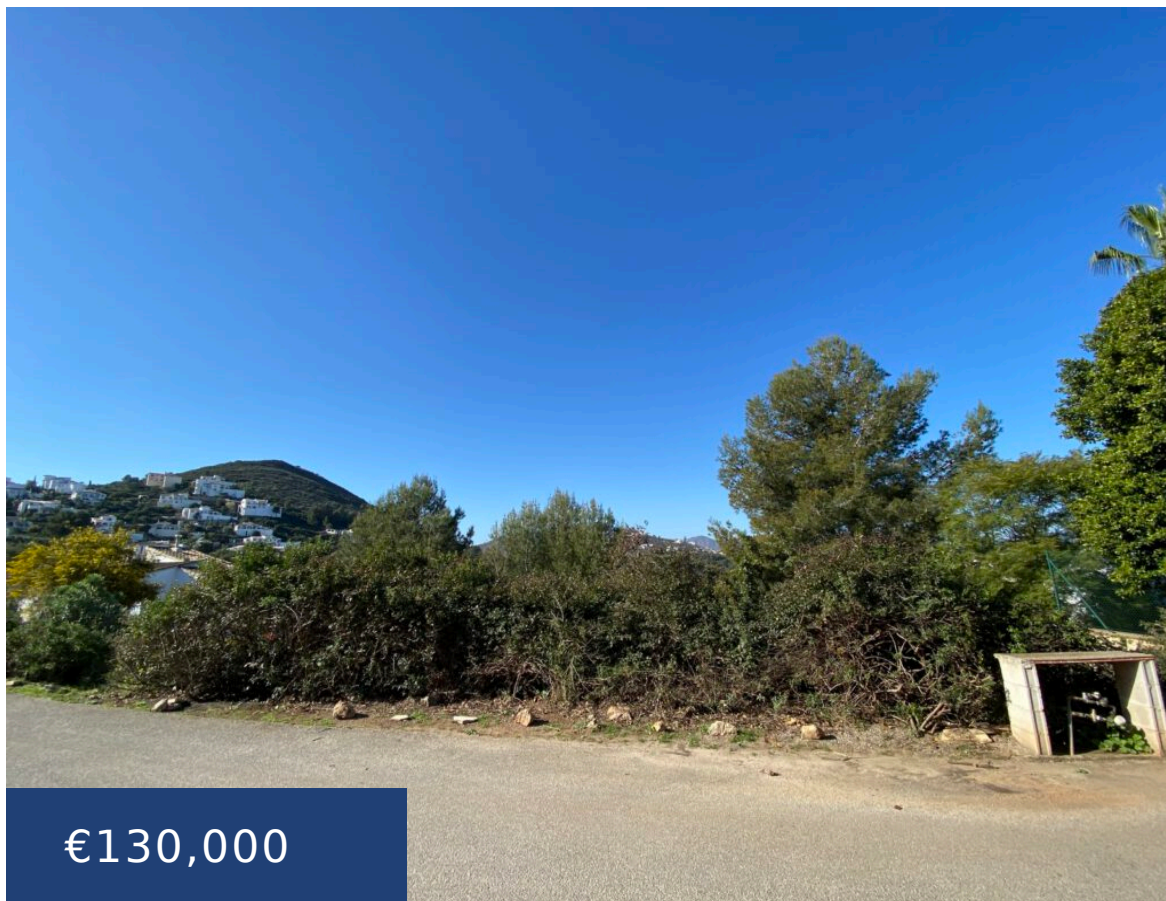

NEW PROPERTY - DESCRIPTION WILL FOLLOW S<https://ambergpons.com>

€130,000

new property - description will follow soon

new property - description will follow s

- 0 beds
- 0 baths
- Land
- Resale
- 0 m²

Basics**Category:** Resale**Bedrooms:** 0 beds**Area:** 0 m²**Type:** Land**Bathrooms:** 0 baths**Lot size:** 1558 m²**Call us now**