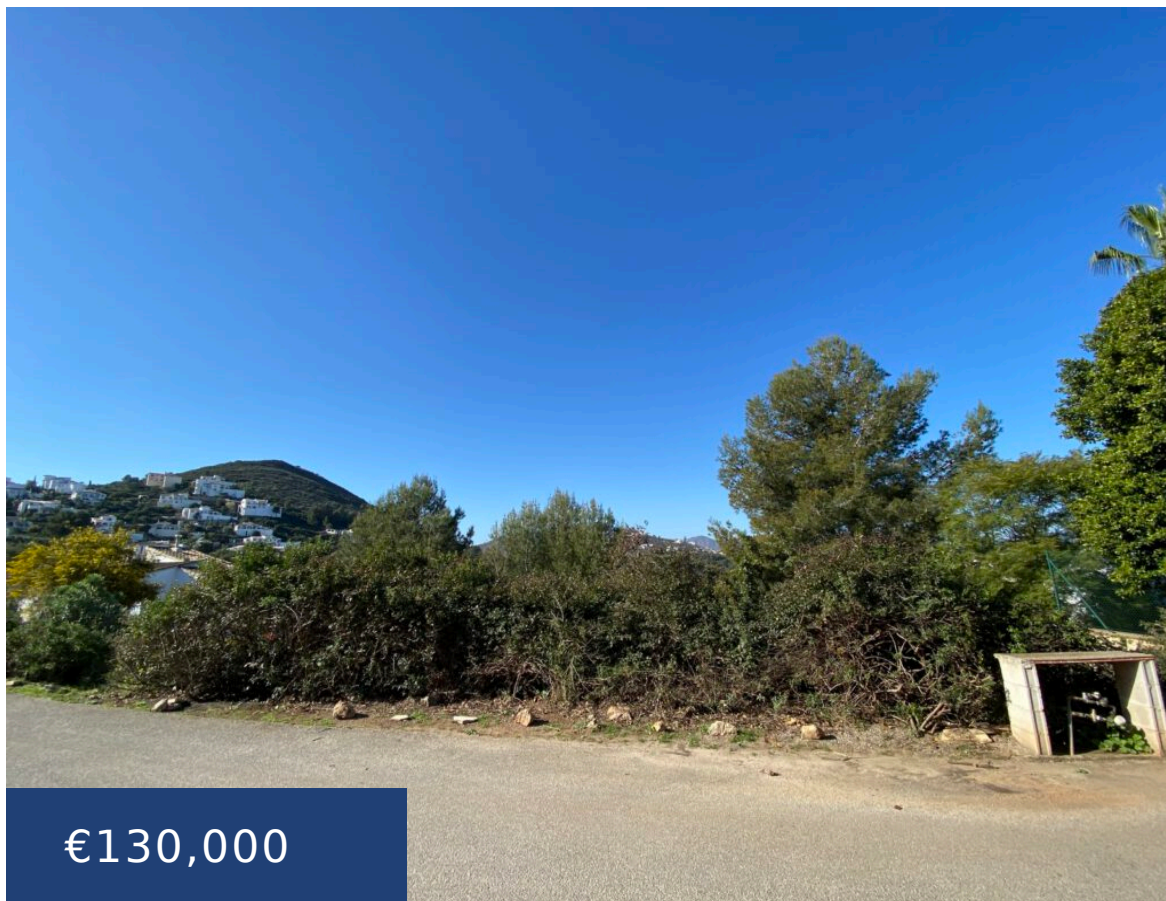

NEW PROPERTY - DESCRIPTION WILL FOLLOW S

<https://ambergpons.com>

€130,000

new property - description will follow soon

new property - description will follow s

- 0 beds
- 0 baths
- Land
- Resale
- 0 m²

Basics

Category: Resale

Bedrooms: 0 beds

Area: 0 m²

Type: Land

Bathrooms: 0 baths

Lot size: 1558 m²

Call us now

Phone: +34 688 883 200