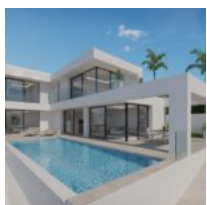

OUTSTANDING NEW CONSTRUCTION WITH AMAZING OPEN VIEWS IN ONE OF THE BEST NEIGHBOURHOODS IN CALPE, AND VERY CLOSE TO ALL SERVICES AND BEACH

<https://ambergpons.com>

€895,000

Outstanding new construction with amazing open views in one of the best neighbourhoods in Calpe, and very close to all services and beach. This beautiful project is located in Empedrola, a quiet but well communicated urbanization in Calpe, with all services and commodities 10 mins driving. With a nice south-west orientation and panoramic views to [...]

- 3 beds
- 3 baths
- Villa
- Resale
- 241 m²

Outstanding new construction with amazing open views in one of the best neighbourhoods in Calpe, and very close to all services and beach

Basics

Call us now

Phone: +34 688 883 200