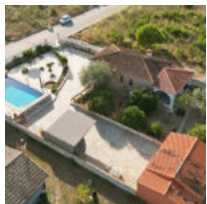

THE GROUND-LEVEL COUNTRY HOUSE IN SOUTHERN EXPOSURE IS SITUATED ON A PLOT OF APPROX

<https://ambergpons.com>

€270,000

- 3 beds
- 1 bath
- Country House
- Resale
- 110 m²

The ground-level country house in southern exposure is situated on a plot of approx. 1,180 m² and has a built-up living area of approx. 110m², additional approx. 60m² are distributed among storerooms and garage. You enter the house through the glazed veranda and come into the cosy living room with fireplace. A kitchen, as well [...]

The ground-level country house in southern exposure is situated on a plot of approx

Basics

Call us now

Phone: +34 688 883 200

Email: info@ambergpons.com

Category: Resale

Bedrooms: 3 beds

Area: 110 m²