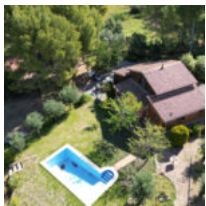

- 4 beds
- 2 baths
- Country House
- Resale
- 300 m²

The house, built in 2000, with first class insulation, is both functional and stunning in its design and craftsmanship. As you enter the house, you are greeted by a grand foyer. The living room is adorned with a wood-burning fireplace and the atmosphere of this room is impressive and it feels cosy and comfortable due [...]

The house, built in 2000, with first class insulation, is both functional and stunning in its design and craftsmanship