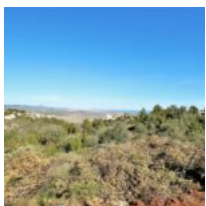

- 0 beds
- 0 baths
- Land
- Resale
- 0 m²

The plot has a surface of 1,870m2 and is located in Monte Pego, uphill. It enjoys of wonderful views to the Sea, the Mountain and the Marjal. The location is very quiet and sunny. The perfect place to build your dream house. Spain - Costa Blanca - Denia - Monte Pego. Very beautiful, slightly elevated residential [...]

The plot has a surface of 1,870m2 and is located in Monte Pego, uphill