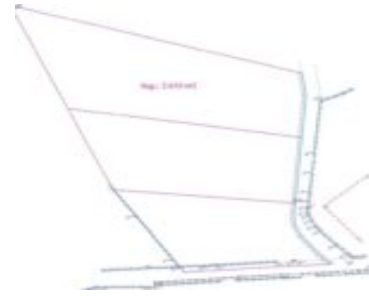

THE PLOT HAS A SURFACE OF 1,870M2 AND IS LOCATED IN MONTE PEGO, UPHILL

<https://ambergpons.com>

€230,000

- 0 beds
- 0 baths
- Land
- Resale
- 0 m²

The plot has a surface of 1,870m2 and is located in Monte Pego, uphill. It enjoys of wonderful views to the Sea, the Mountain and the Marjal. The location is very quiet and sunny. The perfect place to build your dream house. Spain - Costa Blanca - Denia - Monte Pego. Very beautiful, slightly elevated residential [...]

The plot has a surface of 1,870m2 and is located in Monte Pego, uphill

Basics

Call us now

Phone: +34 688 883 200

Email: info@ambergpons.com

Category: Resale

Bedrooms: 0 beds

Area: 0 m²

Type: Land

Bathrooms: 0 baths

Lot size: 2610 m²

Reference

Local_Reference: AP-AS-0718

Call us now

Phone: +34 688 883 200

Email: info@ambergpons.com