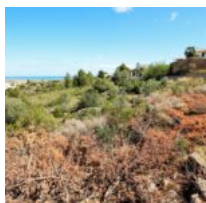

The plot has a surface of 1,870m² and is located in Monte Pego, uphill. It enjoys of wonderful views to the Sea, the Mountain and the Marjal. The location is very quiet and sunny. The perfect place to build your dream house. Spain - Costa Blanca - Denia - Monte Pego. Very beautiful, slightly elevated residential [...]

- 0 beds
- 0 baths
- Land
- Resale
- 0 m²

The plot has a surface of 1,870m² and is located in Monte Pego, uphill