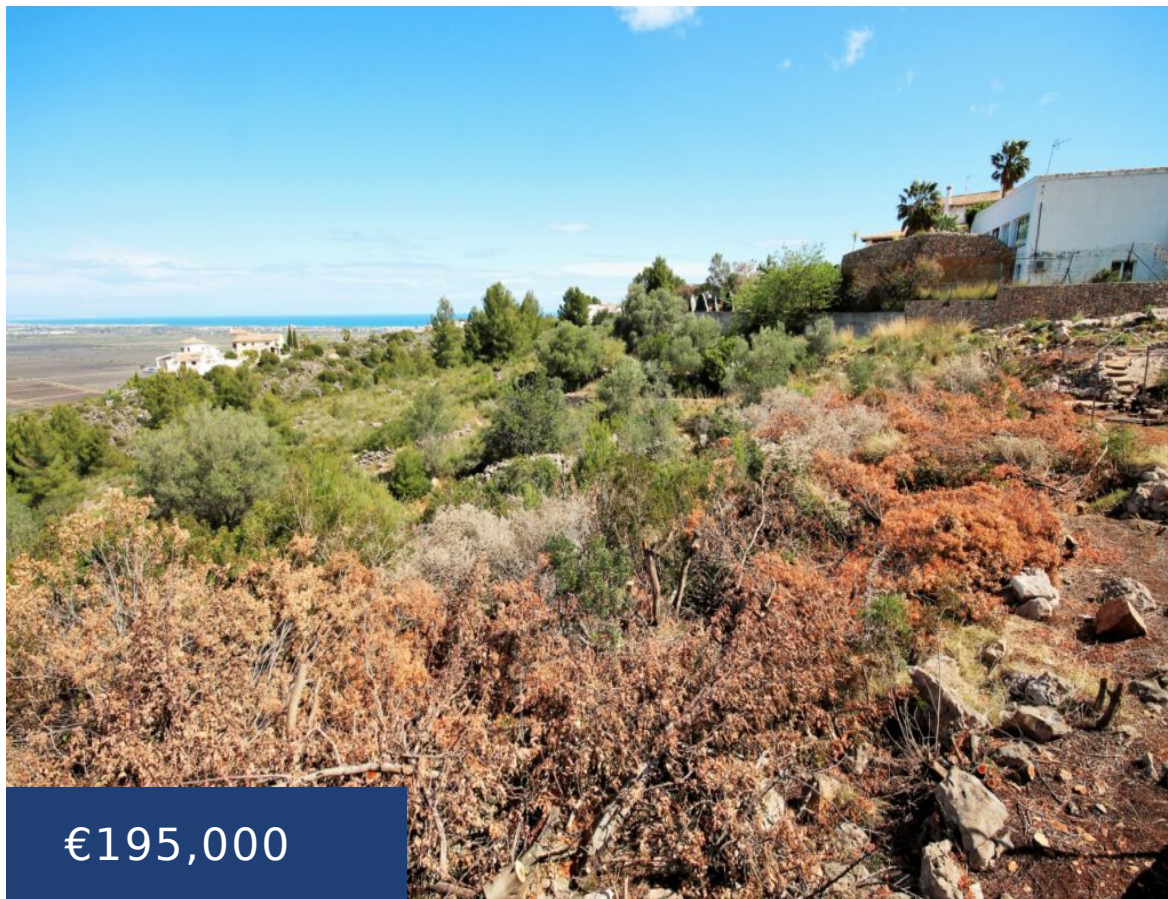

THE PLOT HAS A SURFACE OF 1,870M2 AND IS LOCATED IN MONTE PEGO, UPHILL

<https://ambergpons.com>

€195,000

The plot has a surface of 1,870m² and is located in Monte Pego, uphill. It enjoys of wonderful views to the Sea, the Mountain and the Marjal. The location is very quiet and sunny. The perfect place to build your dream house. Spain - Costa Blanca - Denia - Monte Pego. Very beautiful, slightly elevated residential [...]

- 0 beds
- 0 baths
- Land
- Resale
- 0 m²

The plot has a surface of 1,870m² and is located in Monte Pego, uphill

Basics

Call us now

Phone: +34 688 883 200

Email: info@ambergpons.com

Category: Resale

Bedrooms: 0 beds