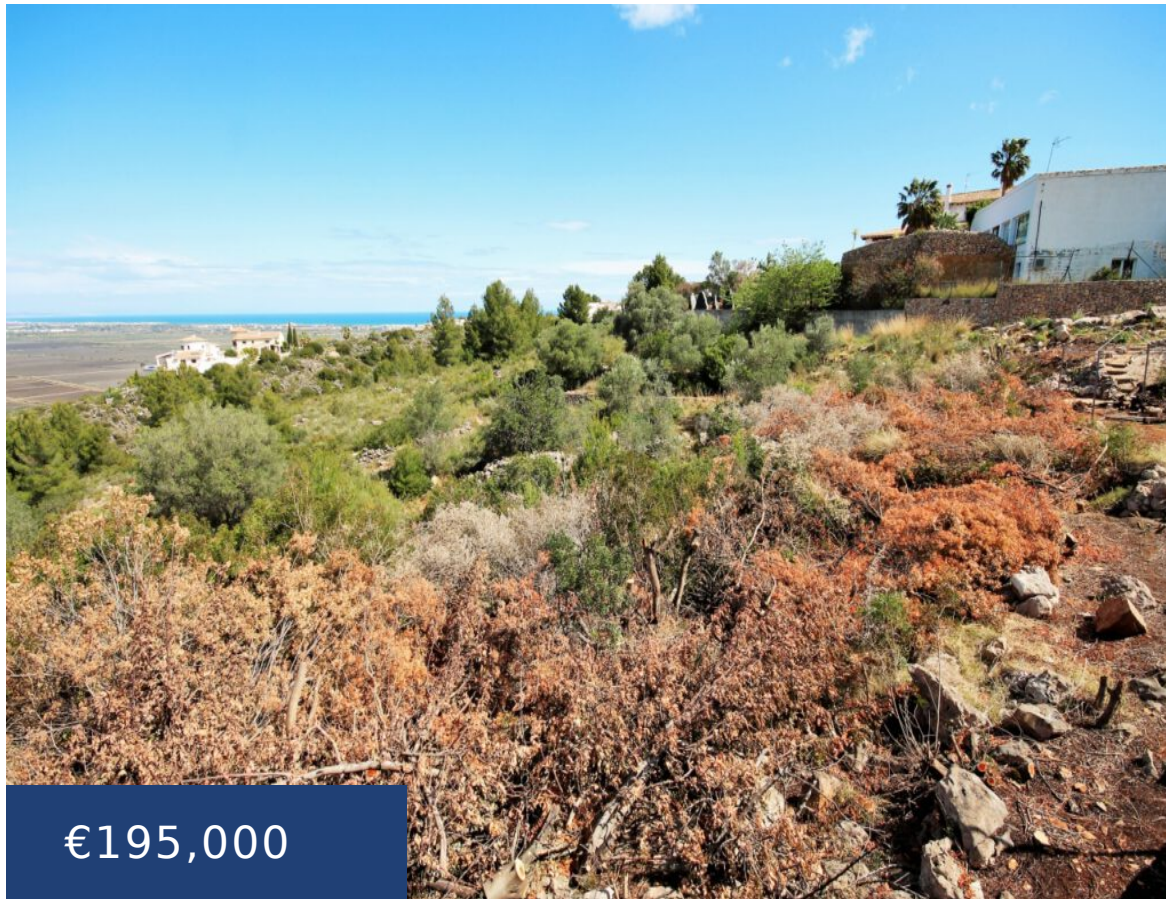

THE PLOT HAS A SURFACE OF 1,870M2 AND IS LOCATED IN MONTE PEGO, UPHILL

<https://ambergpons.com>

€195,000

The plot has a surface of 1,870m² and is located in Monte Pego, uphill. It enjoys of wonderful views to the Sea, the Mountain and the Marjal. The location is very quiet and sunny. The perfect place to build your dream house. Spain - Costa Blanca - Denia - Monte Pego. Very beautiful, slightly elevated residential [...]

- 0 beds
- 0 baths
- Land
- Resale
- 0 m²

The plot has a surface of 1,870m² and is located in Monte Pego, uphill

Basics

Call us now

Phone: +34 688 883 200

Email: info@ambergpons.com

Category: Resale

Bedrooms: 0 beds