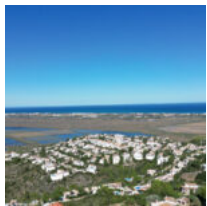

The plot of 1

Basics