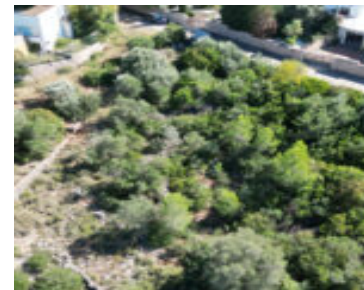

# THE PLOT OF 1

<https://ambergpons.com>

€169,000

The plot of 1.400 m<sup>2</sup> is located in one of the best residential areas of Monte Pego. At the end of a dead end road, surrounded by luxury villas and a fantastic mountain panorama, the property also has sea views. A single-family house or a modern villa can be built on the property. The underlying [...]