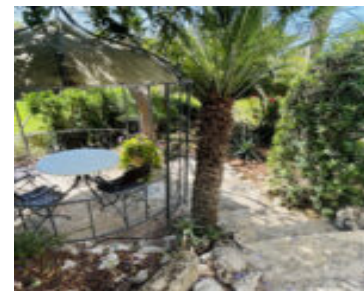

THIS CHARMING VILLA IN CLASSIC MEDITERRANEAN STYLE IS LOCATED IN AN IDYLIC RESIDENTIAL AREA AND BENEFITS FROM ITS OPTIMAL SOUTH-FACING ORIENTATION, WHICH PROVIDES PLENTY OF SUNSHINE

<https://ambergpons.com>

€510,000

- 3 beds
- 3 baths
- Villa
- Resale
- 178 m²

This charming villa in classic Mediterranean style is located in an idyllic residential area and benefits from its optimal south-facing orientation, which provides plenty of sunshine. It is ideal for holidays or year-round living thanks to its peaceful location. □ The entrance area of the villa welcomes you generously and leads into the bright living area, [...]