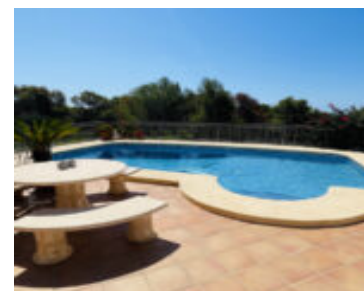

THIS CHARMING VILLA IN CLASSIC MEDITERRANEAN STYLE IS LOCATED IN AN IDYLIC RESIDENTIAL AREA AND BENEFITS FROM ITS OPTIMAL SOUTH-FACING ORIENTATION, WHICH PROVIDES PLENTY OF SUNSHINE

<https://ambergpons.com>

€510,000

- 3 beds
- 3 baths
- Villa
- Resale
- 178 m²

This charming villa in classic Mediterranean style is located in an idyllic residential area and benefits from its optimal south-facing orientation, which provides plenty of sunshine. It is ideal for holidays or year-round living thanks to its peaceful location. □ The entrance area of the villa welcomes you generously and leads into the bright living area, [...]