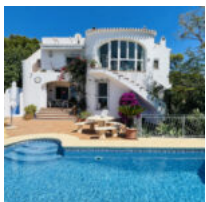

THIS CHARMING VILLA IN CLASSIC MEDITERRANEAN STYLE IS LOCATED IN AN IDYLIC RESIDENTIAL AREA AND BENEFITS FROM ITS OPTIMAL SOUTH-FACING ORIENTATION, WHICH PROVIDES PLENTY OF SUNSHINE

<https://ambergpons.com>

€510,000

- 3 beds
- 3 baths
- Villa
- Resale
- 178 m²

This charming villa in classic Mediterranean style is located in an idyllic residential area and benefits from its optimal south-facing orientation, which provides plenty of sunshine. It is ideal for holidays or year-round living thanks to its peaceful location. □ The entrance area of the villa welcomes you generously and leads into the bright living area, [...]

This charming villa in classic Mediterranean style is located in an idyllic residential area and benefits from its optimal south-facing orientation, which provides plenty of sunshine

Call us now

Phone: +34 688 883 200