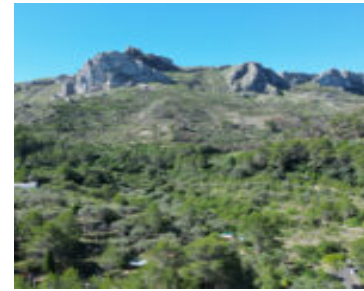

# THIS TRADITIONAL VILLAGE HOUSE IS LOCATED IN LA VALL DE GALLINERA AND OFFERS FROM THE ROOF TERRACE A FANTASTIC VIEW OVER THE SENSATIONAL BEAUTIFUL VALLEY

<https://ambergpons.com>

€155,000

This traditional village house is located in La Vall de Gallinera and offers from the roof terrace a fantastic view over the sensational beautiful valley. This house, which has a partial basement, offers a living area of approx.144m<sup>2</sup> on 3 floors. Through a 200 year old wooden door you enter the living/dining room with wood [...]

- 3 beds
- 3 baths
- Villa
- Resale
- 175 m<sup>2</sup>

**This traditional village house is located in La Vall de Gallinera and offers from the roof terrace a fantastic view over the sensational beautiful valley**